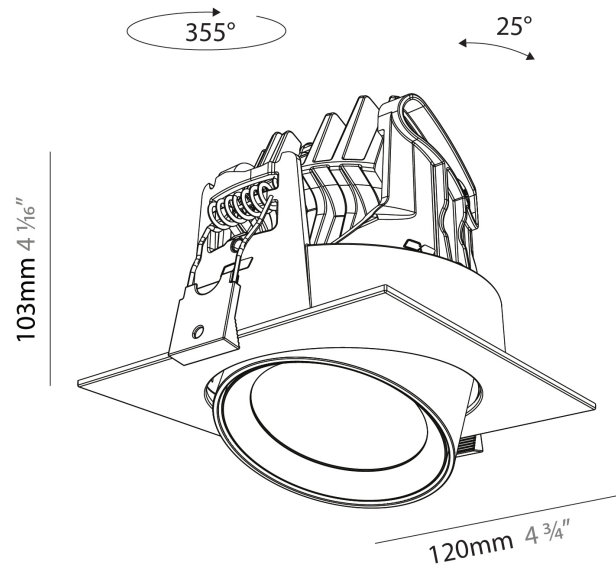

PHYSICAL

Shape: Cylinder
Diameter (mm): 120
Diameter (in): 4 ¾
Length (mm): 120
Length (in): 4 ¾
Height (mm): 105
Height (in): 4 ⅙
Min. Recessing Depth (mm): 120
Min. Recessing Depth (in): 4 ¾
Light Distribution: Adjustable / Direct
Weight (kg): 0.665
Diffuser: Lens Pack - No Lens / Opal / Linear Spread Lens / Honeycomb / Spread Lens
Fixture Finish: SSR / BKV / CWI / CRY / HAB / UFT / ITA / RUA / FTG / MYG / LOD / PUS / FRO / FUP / KIA / POP / BLS / SPG / MEY / GOH / GUM / CHC / COM / ABZ / JAG / OBR / MOS / ROR
Fixture Material: Aluminum
Cut-out Measurements: Dia. 112mm / 4 7/16"

ELECTRICAL

Lamp Type: LED (Zhaga Standard)
Input Wattage (W): 34
Total Output Wattage (W): 30.9
Dimming: Tri-Mode (Non-Dimming and Phase Dimming (120Vac only) and 0-10V Dimming)
Driver Included: Yes
Driver Location: Recessed Housing
Driver Type: Constant Current - Universal
Driver Class: Class 2
Input Voltage (V): 120 - 277
Constant Current (MA): 900

LED

Color Temperature (°K): 2700 / 3000 / 3500 / 4000
Max. Delivered Lumen (lm): 2434 / 2534 / 2643 / 2768
Nominal Lumen (lm): 2788 / 2903 / 3027 / 3170
CRI: >90 CRI
Lamp Life (hrs): 50000

OPTICAL

Reflector°: 24 / 36 / 54
Adjustability: Rotational 350° / Tilt 25°

RATINGS AND CERTIFICATIONS

Certified By: CSA Certified to UL and CSA Standards
IP rating: IP20