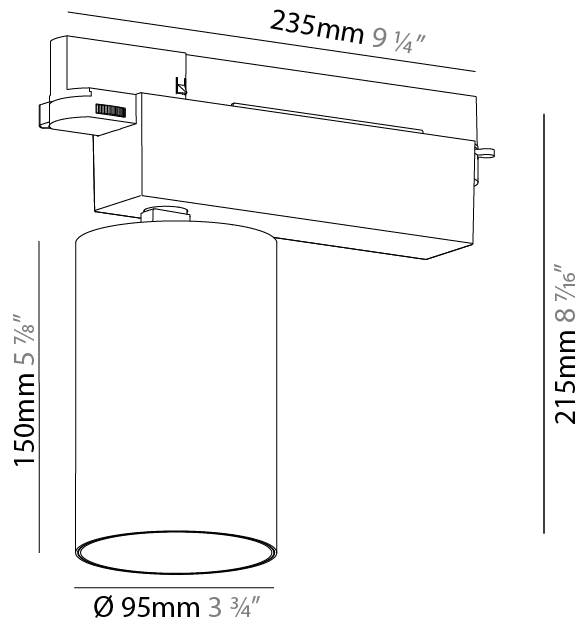

GENERAL

Series: Centriq
 Subseries: Centriq 95
 Brand: Prolicht
 Division: Architectural
 Mounting Type: Track
 Mounting Location: Ceiling
 Subcategory: Spots

PHYSICAL

Shape: Cylinder
 Diameter (mm): 95
 Diameter (in): 3 3/4
 Length (mm): 235
 Length (in): 9 1/4
 Height (mm): 150
 Height (in): 5 7/8
 Light Distribution: Adjustable / Direct
 Weight (kg): 1.495
 Weight (lbs): 3.3
 Fixture Finish: SSR / BKV / CWI / CRY / HAB / UFT / ITA / RUA / FTG / MYG / LOD / PUS / FRO / FUP / KIA / POP / BLS / SPG / MEY / GOH / GUM / CHC / COM / ABZ / JAG / OBR / MOS / ROR
 Fixture Material: Aluminum

OPTICAL

Reflector: 18 / 26 / 40
 Adjustability: Rotational 340°; Tilt 90°
 Upon Request: Special Beam Angles

RATINGS AND CERTIFICATIONS

Certified By: Certified for North American Standards
 IP rating: IP20